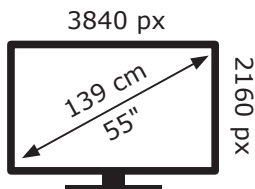

ENERGY

PARIS 55 GFU 8965 B
UNN000

GRUNDIG

87 kWh/1000h

ABCDEF**G**

107 kWh/1000h

2019/2013